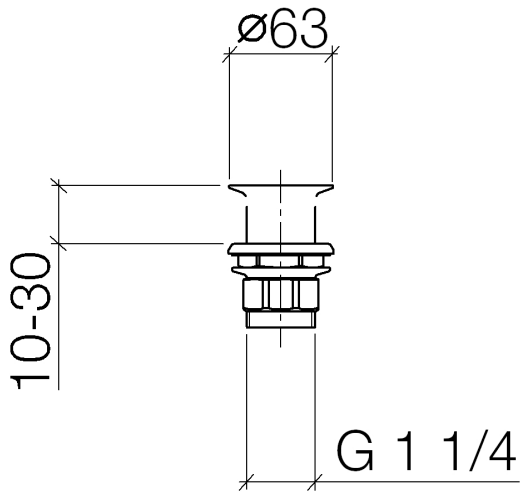

Grated waste 1 1/4" - Brushed Champagne (22kt Gold)

IMO

10 110 970

Only suitable for sinks without an overflow.

Only suitable for sinks without an overflow.

Fits: IMO, LULU, MADISON, MEM, TARA,
CL.1, LISSÉ, VAIA, META, CYO

	Brushed Champagne (22kt Gold)	10 110 970-46
	Chrome	10 110 970-00
	Brushed Platinum	10 110 970-06
	Platinum	10 110 970-08
	Durabrand (23kt Gold)	10 110 970-09
	Dark Chrome	10 110 970-19
	Light Gold	10 110 970-26
	Brushed Light Gold	10 110 970-27
	Brushed Durabrand (23kt Gold)	10 110 970-28
	Matte Black	10 110 970-33
	Brushed Bronze	10 110 970-42
	Champagne (22kt Gold)	10 110 970-47
	Brushed Chrome	10 110 970-93
	Brushed Dark Platinum	10 110 970-99

Required miscellaneous

	Washer NBR 70 39,0 x 29,0 x 2,0 mm -	09 14 05 016 90
---	---	-----------------

10 110 970

10 110 970

Spare parts list

No.	Item Number	Name	Quantity used	Delivery time
1	09 11 01 025-46	cup	1	30
2	09 14 05 039 90	seal	1	2
3	09 14 03 025 90	seal	1	2
4	09 23 10 017 90	nut	1	2
5	09 23 10 020-46	nut	1	30