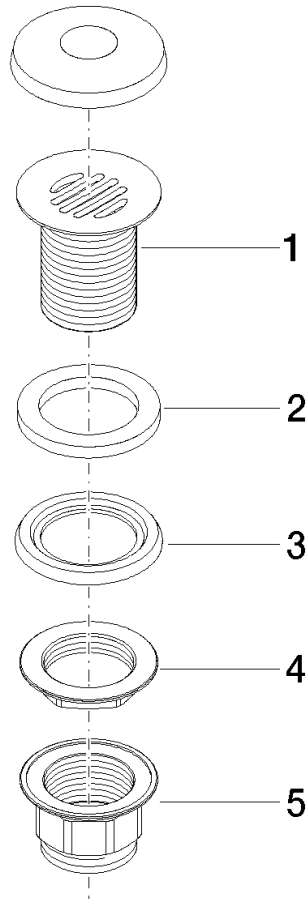

Grated waste 1 1/4" - Brushed Champagne (22kt Gold)

IMO

10 110 970

Only suitable for sinks without an overflow.

Only suitable for sinks without an overflow.

Fits: IMO, LULU, MADISON, MEM, TARA,
CL.1, LISSÉ, VAIA, META, CYO

	Brushed Champagne (22kt Gold)	10 110 970-46
	Chrome	10 110 970-00
	Brushed Platinum	10 110 970-06
	Platinum	10 110 970-08
	Durabrand (23kt Gold)	10 110 970-09
	Dark Chrome	10 110 970-19
	Light Gold	10 110 970-26
	Brushed Light Gold	10 110 970-27
	Brushed Durabrand (23kt Gold)	10 110 970-28
	Matte Black	10 110 970-33
	Brushed Bronze	10 110 970-42
	Champagne (22kt Gold)	10 110 970-47
	Brushed Chrome	10 110 970-93
	Brushed Dark Platinum	10 110 970-99

Required miscellaneous

	Washer NBR 70 39,0 x 29,0 x 2,0 mm -	09 14 05 016 90
---	---	-----------------

10 110 970

10 110 970

Spare parts list

No.	Item Number	Name	Quantity used	Delivery time
1	09 11 01 025-46	cup	1	30
2	09 14 05 039 90	seal	1	2
3	09 14 03 025 90	seal	1	2
4	09 23 10 017 90	nut	1	2
5	09 23 10 020-46	nut	1	30